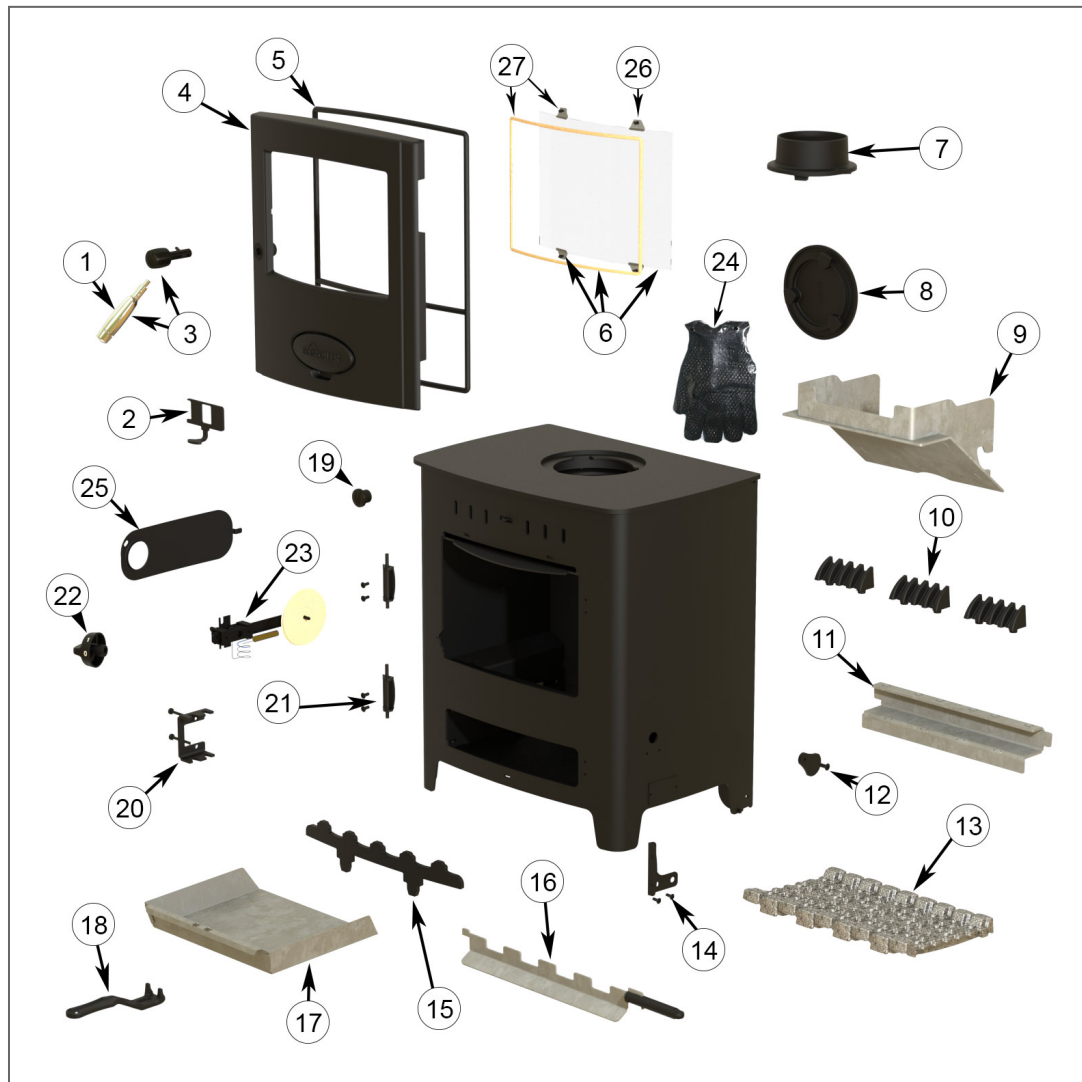

## STRATFORD ECOBOILER 12 HE MULTI FUEL GENERATION 4 (EB12HE-G4) Parts list

- 1) 1 x HANDLE (NICKLE PLATED) (AFS1290)
- 2) 1 x PRIMARY AIR CONTROLS (AFS1369)
- 3) 1 x HANDLE ASSEMBLY (AFS2845)
- 4) 1 x FIRE DOOR (AFS2840)
- 5) 1 x ARADA ROPE KIT 3 (ARA019)
- 6) 1 x GLASS KIT (AFS1484)
- 7) 1 x 5 INCH FLUE SPIGOT (AFS009)
- 8) 1 x 5 INCH HOT PLATE (AFS010)
- 9) 1 x LOWER FEDS PLATE (AFS1334)
- 10) 3 x FIRE BED SURROUND (AFS1380)
- 11) 1 x GRATE BAR SUPPORT (AFS1331)
- 12) 2 x SELF LEVELLING FEET (AFS2705)
- 13) 9 x GRATE BAR (AFS001)
- 14) 1 x +/- BRACKET WITH FIXINGS (AFS1412)
- 15) 1 x FUEL RETAINER BAR (AFS1705)
- 16) 1 x COMB WITH EXTENSION (AFS1567)
- 17) 1 x ASH PAN (AFS1394)
- 18) 1 x OPERATING TOOL (AFS008)
- 19) 1 x AIRWASH KNOB (AFS1405)
- 20) 1 x THERMOSTAT MOUNTING BRACKET (AFS1570)

- 21) 2 x HINGE (RIGHT HAND) (AFS2775)
- 22) 1 x THERMOSTAT KNOB (AFS1379)
- 23) 1 x THERMOSTAT (AFS1564)
- 24) 1 x ARADA HOT GLOVE (ARA010)
- 25) 1 x THERMOSTAT ACCESS PANEL (AFS1321)
- 26) 1 x GLASS CLIPS (AFS1010)
- 27) 1 x GASKET AND GLASS CLIPS (AFS1361)

## STRATFORD ECOBOILER 12 HE MULTI FUEL GENERATION 4 (EB12HE-G4) Optional Extras list

- 1 x ARADA STOVE STAND 2 (STAND002)
- 1 x ARADA ASH CARRIER - MEDIUM (ARA017)
- 1 x UNIVERSAL STAND/LOG STORE (STAND004)
- 1 x SAFETY HANDLE
- 1 x FLOOR FIXING KIT (AFS1135)