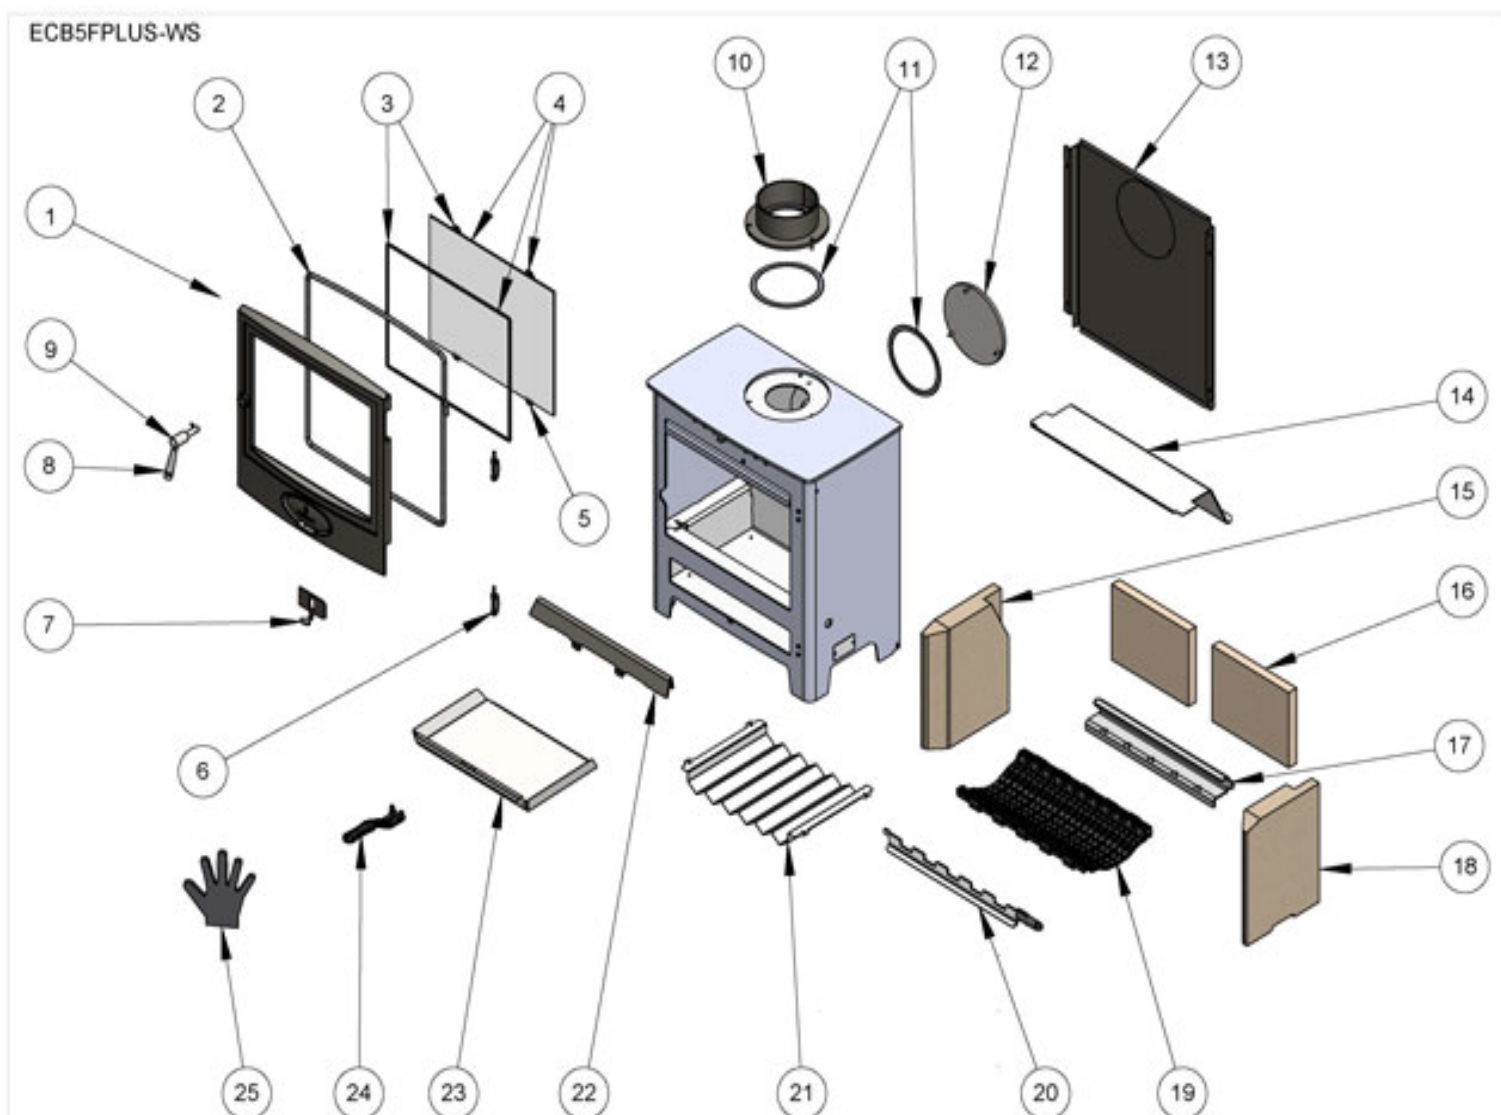

# Aarrow Ecoburn Plus 5 Widescreen

Despite still featuring a 4.9kW nominal output, the Ecoburn Plus 5 Widescreen lives up to its name with an extra wide glass. Whilst its flames are the centre of attention, this stove still plays host to all the best features in Arada's Ecoburn range as well as a larger firebox with more space for your fuel.

- **Output** 4.9kW
- **Log length** 380mm
- **Width** 51mm
- **Height** 600mm
- **Depth** 365mm

All Spares for Aarrow Ecoburn Plus 5 Widescreen

Complete Fire Door

1 AFS3950

	<b>Arada Rope Kit 2</b>	2 ARA014		<b>Comb With Extension</b>	20 AFS3970
	<b>Gasket And Glass Clips</b>	3 AFS1361		<b>Base Heat Shield</b>	21 AFS3990
	<b>Glass Kit</b>	4 AFS3955		<b>Fuel Retainer</b>	22 AFS4020
	<b>Glass Clips</b>	5 AFS1010		<b>Ash Pan</b>	23 AFS3965
	<b>Hinge (right Hand)</b>	6 AFS2775		<b>Operating Tool</b>	24 AFS008
	<b>Primary Air Controls</b>	7 AFS2680		<b>Arada Hot Glove</b>	25 ARA010
	<b>Handle (stainless Steel)</b>	8 AFS3575	<b>Optional Extras for Aarrow Ecoburn Plus 5 Widescreen</b>		
	<b>Handle Assembly (stainless Steel)</b>	9 AFS3550		<b>Stand For Ecb9fplus</b>	STAND-ECB9FPLUS
	<b>5" Spigot</b>	10 AFS3870		<b>Logstore For Ecb9fplus</b>	2 LOG-ECB9FPLUS
	<b>Gasket</b>	11 VFS063		<b>5-6 Flue Increasing Adapter</b>	4 ADP56
	<b>Hot Plate</b>	12 AFS3875		<b>Bolt Down Brackets (pair)</b>	6 AFS3645
	<b>Rear Heat Shield</b>	13 AFS3995		<b>Safety Handle</b>	7 AFS3165
	<b>Throat Plate</b>	14 AFS3975			
	<b>Liner 315 X 235 X 50 Shaped Lh</b>	15 AFS4210			
	<b>Liner 249 X 200 X 25</b>	16 AFS3005			
	<b>Grate Bar Support (gbs004)</b>	17 AFS1330			
	<b>Liner 315 X 235 X 50 Shaped Rh</b>	18 AFS4215			
	<b>Flexi Grate Bar - Small</b>	19 AFS2375			