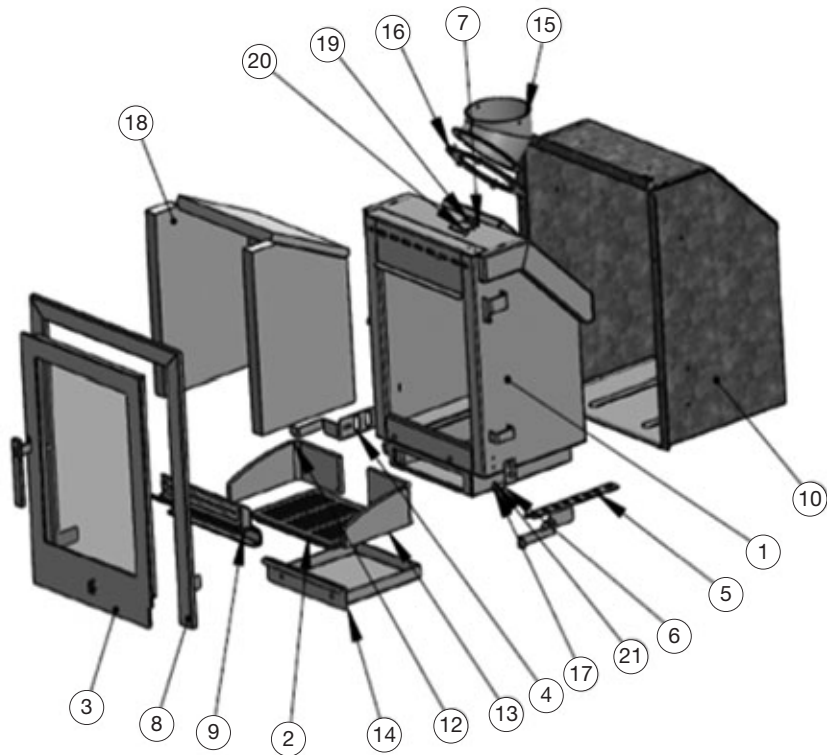

T
E
C
H
N
I
C
A
L
M
A
N
U
A
L

Parts Information

Diagram No.	Part No.	Description
1	42010000	Combustion chamber
2	41070002	Multifuel Grate
3	42020000	Main Door
4	42041007	Secondary air slider
5	42041006	Primary air slider
6	42041002	Bottom door bracket
7	42041003	Top door bracket
8	42035000	3 Sided trim
9	42034000	Log guard
10	42033000	Outer convection box
12	42041008	Left internal heat plate
13	42041008P	Right internal heat plate
14	42032000	Ashpan
15	42031000	Flue Collar
16	42041001	Flue sealing disc
17	42041005	Bottom hinge pin
18	42040000	Vermiculite set
19	M6 x 12	Securing bolts
20	M6 x 10	Securing bolts
21	M6 x 16	Securing bolts
22	M6 x 10	Securing bolts