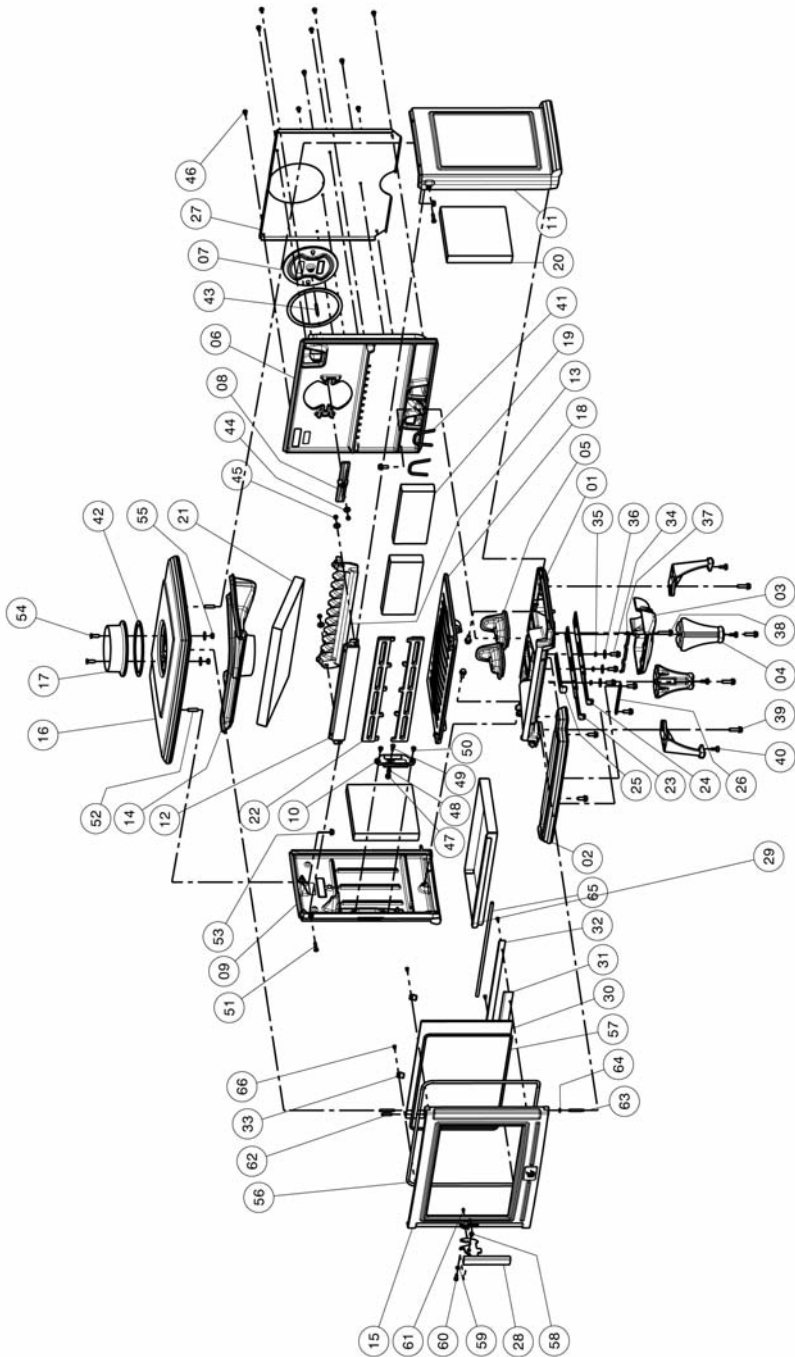

## Parts Information

Diagram No.	Part No.	Description
1	03.09246.005	BOTTOM PLATE
2	03.05636.005	ASH LIP
3	03.00395.002	FLUE COLLAR
4	03.52270.005	LEG
5	03.37696.002	AIR TUNNEL
6	03.02478.005	BACK PLATE
7	03.15366.005	COVER TOP PLATE
8	03.07216.002	LOCKING PLATE
9	03.79289.005	SIDE LEFT
10	03.03198.005	COVER PLATE
11	03.79292.005	SIDE RIGHT
12	03.24475.005	FRONT
13	03.37107.002	AIR DEFLECTOR
14	03.37695.002	AIR TUNNEL
15	03.15983.005	DOOR
16	03.69230.005	TOP PLATE
17	03.00314.100	FLUE COLLAR Ø125 INSIDE
18	03.66548.002	FIRE GRATE
19	03.77534.000	BACK PLATE
20	03.77533.000	SIDE PLATE
21	03.77545.000	VERMICULITE BAFFLE PLATE
22	03.77432.002	LOG RETAINER
23	03.38021.000	DRAFT CONTROL
24	03.38022.000	DRAFT CONTROL
25	03.38018.000	DRAFT CONTROL
26	03.31452.000	CLAMPING PLATE
27	03.37699.000	AIR TUNNEL
28	02.27046.000	LATCH
29	03.05243.000	ASH BOX
30	03.26376.000	GLASS
31	03.26165.000	GLASS RETAINER
32	03.29044.000	SUPPORT ROPE
33	03.26101.041	GLASS RETAINER
34	03.22201.041	HEXAGON FLANGE BOLT M8X20 BLACK
35	03.13612.000	BUSH Ø12XØ8X3.5
36	03.18710.000	WASHER 8X25
37	04.26419.000	GLASS FIBER ROPE Ø6MM SELF ADHESIVE
38	03.22204.041	HEXAGON FLANGE BOLT M8X35 BLACK
39	03.22202.041	HEXAGON FLANGE BOLT M8X30 BLACK
40	03.76320.000	ADJUSTBLE LEG
42	04.26422.000	GLASS FIBER BAND 10X3MM SELF ADHESIVE
43	03.19505.000	STUD M6X35
44	03.18701.000	WASHER 6X18
45	03.19410.000	HEXAGON NUT M6
46	03.19303.041	HEXAGON HEXAGON HEAD SCREW M6X12
47	03.13623.041	BUSH Ø13XØ10X7.5
48	03.13619.100	BUSH LATCH 10X8.5X6
49	03.19304.000	HEXAGON HEXAGON HEAD SCREW M6X16
50	03.18601.041	SCREW M6X12
51	03.18605.041	SCREW M6X30 BLACK
52	03.19507.000	STUD M8X20
53	03.22203.041	HEXAGON BLIND RIVET NUT M8
54	03.19701.000	SCREW M8X25
55	03.19401.000	HEXAGON NUT M8
56	04.26408.000	GLASS FIBER ROPE Ø8MM
58	03.13644.041	BUSH LOCKING Ø11.5XØ9X7.4
59	03.16601.000	SPRING WASHER 6MM
60	03.20360.000	SCREW M6X16
61	03.21701.041	SET SCREW M6X6 BLACK
62	03.17806.000	COILED SPRING PIN 6X30
63	03.58610.100	HINGE PIN
65	04.26420.000	GLASS FIBER ROPE Ø8MM SELF ADHESIVE
66	03.19801.041	SCREW M5X10 BLACK