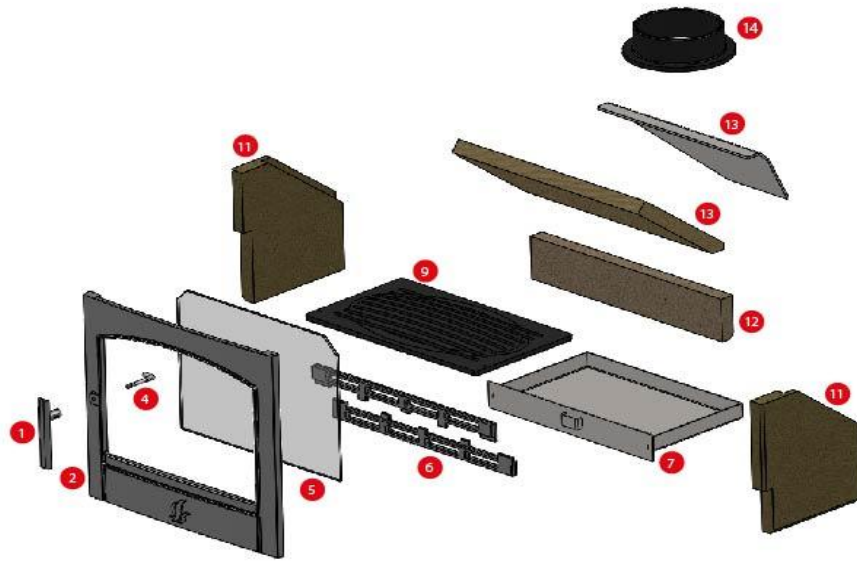

Spare Parts for Earlswood III LS

Number	Description	Part Number
1	Door Handle	E5790-146
1	Door Handle Chrome	9900-1142
2	Door	E4490-1912
3		
4	Locking Mechanism	E5035.405
5	Glass Panel	E5540-270
5	Glass Panel	E5540-270
6	Log Guard	E4290-1216A
7	Ashpan	E9900-1867A
8		
9	Grates	E5490-132
10		
11	Left Fire Brick	E6081-1003C
11	Right Fire Brick	E6081-1004B
12	Rear Vermiculite Baffle	E6081-1005A
13	Lower Vermiculite Baffle	E6081-1106
13	Upper Steel Baffle	E3711-216B
14	Flue Collars	E3490-047