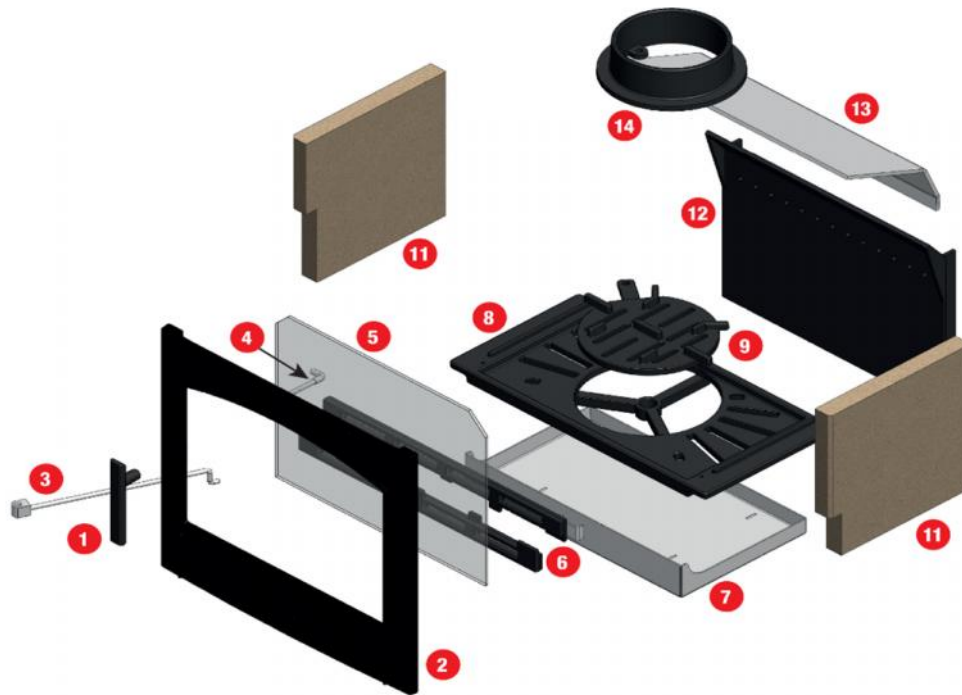

Spare Parts for Earlswood II LS

Number	Description	Part Number
1	Door Handle	E5790-146
1	Door Handle Chrome	9900-1142
2	Door	E4490-1209B
3	Riddling Rod	E9900-978
4	Locking Mechanism	E5035.405
5	Glass Panel	E5540-270
6	Log Guard	E4290-1216A
7	Ashpan	E9900-974
8	Grate Support	E4290-1200A
9	Centre Grates	E4290-1201A
10		
11	Right Fire Brick	E6081-736
11	Left Fire Brick	E6081-744
12	Inner Back Plate	E4290-1199
13	Baffle Plate	E3711-170A
14	Flue Collars	E3490-047