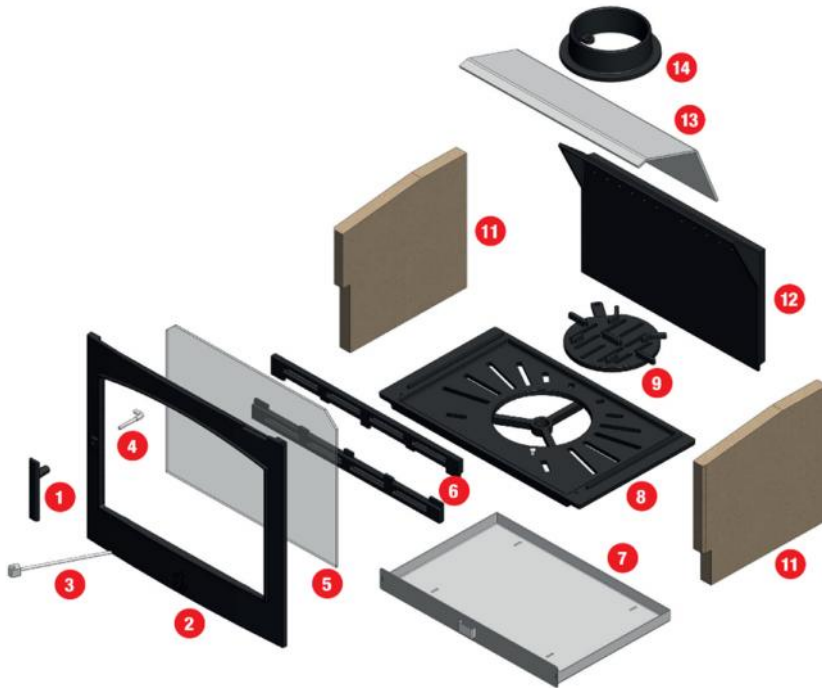

ACR ASTWOOD SPARE PARTS

(1) Door Handles

E5790-146

(3) Riddling Rod

A9900-1028B

(5) Glass Panels

A5540-280

(7) Ashpans

A9900-1027A

(9) Grates

E4290-1201A

(11) Firebricks

A6081-774B

(13) Baffle Plates

A3711-172

(2) Doors