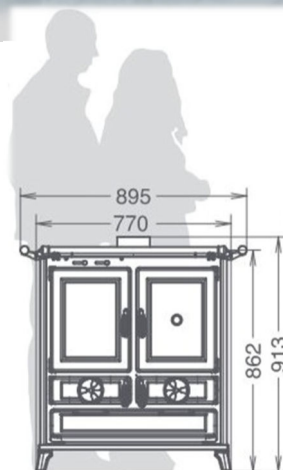

Pt No. wklarettaeasy. Compact, stylish, feature packed, wood burning cooker.
Up to 8.2 kW output.

Flue Diameter 125mm

Weight 166kg

(A+) Energy Rated

product protected by design patent

- ✓ Top or rear flue position.
- ✓ Primary and secondary air controls.
- ✓ Direct draft control for easy starting.
- ✓ Cast iron door frames, cast iron hob frame and oven temperature gauge.
- ✓ Cast iron hot plate and concentric cast iron rings.
- ✓ Vitreous enamelled oven linings HWD 307 x 253 x 333mm.
- ✓ Firebox size HWD 296 x 235 x 353mm, cast iron lined.
- ✓ Fuel loading door sizes WH 214 x 273mm.
- ✓ Stay cool door handles and lower, cast iron ash catcher.
- ✓ Lower right food warming oven.
- ✓ Bottom utensil and tool compartment.
- ✓ Front rail and optional side rails.
- ✓ Classic matt black paint finish, not enamelled.

THERMOROSSI S.P.A. KLARETTA EVO

See bottom of following page for more dimensions

VIOLETTA evo

Pt No wviolettabeig. Compact, stylish, feature packed, wood burning cooker.
Up to 8.2 kW output.

Flue Dia 125mm (5")

Weight 170kg

(A+) Energy Rated

- ✓ Top or rear flue position.
- ✓ Primary and secondary air controls.
- ✓ Direct draft control for easy starting.
- ✓ Cast iron door frames and cast iron hob frame.
- ✓ Cast iron hot plate and concentric rings.
- ✓ Vitreous enamelled oven linings HWD 307 x 253 x 333 mm.
- ✓ Firebox size HWD 296 x 235 x 353mm, cast iron lined.
- ✓ Fuel loading door size 214 Wx273 H.
- ✓ Lower, cast iron ash catcher.
- ✓ Lower right food warming oven.
- ✓ Bottom utensil and tool compartment.
- ✓ Front rail and optional side rails.
- ✓ Classic matt all black painted finish.
- ✓ Classic matt black with two colours of decorative, glazed ceramic tiles Burgundy and Sand.
- ✓ Classic matt black with soap stone tiles.