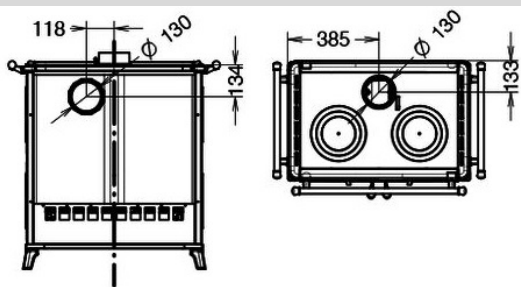

Pt No. wklarettaeasy. Compact, stylish, feature packed, wood burning cooker.
Up to 8.2 kW output.

Flue Diameter 125mm

Weight 166kg

(A+) Energy Rated

product protected by design patent

- ✓ Top or rear flue position.
- ✓ Primary and secondary air controls.
- ✓ Direct draft control for easy starting.
- ✓ Cast iron door frames, cast iron hob frame and oven temperature gauge.
- ✓ Cast iron hot plate and concentric cast iron rings.
- ✓ Vitreous enamelled oven linings HWD 307 x 253 x 333mm.
- ✓ Firebox size HWD 296 x 235 x 353mm, cast iron lined.
- ✓ Fuel loading door sizes WH 214 x 273mm.
- ✓ Stay cool door handles and lower, cast iron ash catcher.
- ✓ Lower right food warming oven.
- ✓ Bottom utensil and tool compartment.
- ✓ Front rail and optional side rails.
- ✓ Classic matt black paint finish, not enamelled.

THERMOROSSI S.P.A. KLARETTA EVO

See bottom of following page for more dimensions

VIOLETTA evo

Pt No wviolettabeig. Compact, stylish, feature packed, wood burning cooker.
Up to 8.2 kW output.

Flue Dia 125mm (5")

Weight 170kg

(A+) Energy Rated

- ✓ Top or rear flue position.
- ✓ Primary and secondary air controls.
- ✓ Direct draft control for easy starting.
- ✓ Cast iron door frames and cast iron hob frame.
- ✓ Cast iron hot plate and concentric rings.
- ✓ Vitreous enamelled oven linings HWD 307 x 253 x 333 mm.
- ✓ Firebox size HWD 296 x 235 x 353mm, cast iron lined.
- ✓ Fuel loading door size 214 Wx273 H.
- ✓ Lower, cast iron ash catcher.
- ✓ Lower right food warming oven.
- ✓ Bottom utensil and tool compartment.
- ✓ Front rail and optional side rails.
- ✓ Classic matt all black painted finish.
- ✓ Classic matt black with two colours of decorative, glazed ceramic tiles Burgundy and Sand.
- ✓ Classic matt black with soap stone tiles.