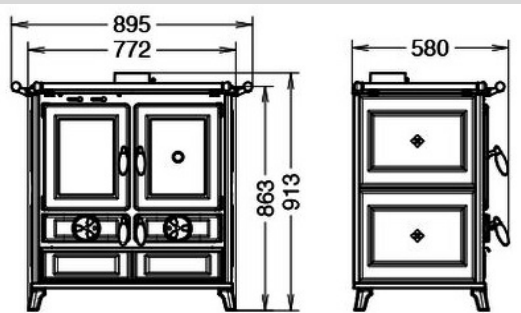

Pt No. wklarettaeasy. Compact, stylish, feature packed, wood burning cooker.
Up to 8.2 kW output.

Flue Diameter 125mm

Weight 166kg

(A+) Energy Rated

product protected by design patent

- ✓ Top or rear flue position.
- ✓ Primary and secondary air controls.
- ✓ Direct draft control for easy starting.
- ✓ Cast iron door frames, cast iron hob frame and oven temperature gauge.
- ✓ Cast iron hot plate and concentric cast iron rings.
- ✓ Vitreous enamelled oven linings HWD 307 x 253 x 333mm.
- ✓ Firebox size HWD 296 x 235 x 353mm, cast iron lined.
- ✓ Fuel loading door sizes WH 214 x 273mm.
- ✓ Stay cool door handles and lower, cast iron ash catcher.
- ✓ Lower right food warming oven.
- ✓ Bottom utensil and tool compartment.
- ✓ Front rail and optional side rails.
- ✓ Classic matt black paint finish, not enamelled.

THERMOROSSI S.P.A. KLARETTA EVO

See bottom of following page for more dimensions

VIOLETTA evo

Pt No wviolettabeig. Compact, stylish, feature packed, wood burning cooker.
Up to 8.2 kW output.

Flue Dia 125mm (5")

Weight 170kg

(A+) Energy Rated

- ✓ Top or rear flue position.
- ✓ Primary and secondary air controls.
- ✓ Direct draft control for easy starting.
- ✓ Cast iron door frames and cast iron hob frame.
- ✓ Cast iron hot plate and concentric rings.
- ✓ Vitreous enamelled oven linings HWD 307 x 253 x 333 mm.
- ✓ Firebox size HWD 296 x 235 x 353mm, cast iron lined.
- ✓ Fuel loading door size 214 Wx273 H.
- ✓ Lower, cast iron ash catcher.
- ✓ Lower right food warming oven.
- ✓ Bottom utensil and tool compartment.
- ✓ Front rail and optional side rails.
- ✓ Classic matt all black painted finish.
- ✓ Classic matt black with two colours of decorative, glazed ceramic tiles Burgundy and Sand.
- ✓ Classic matt black with soap stone tiles.