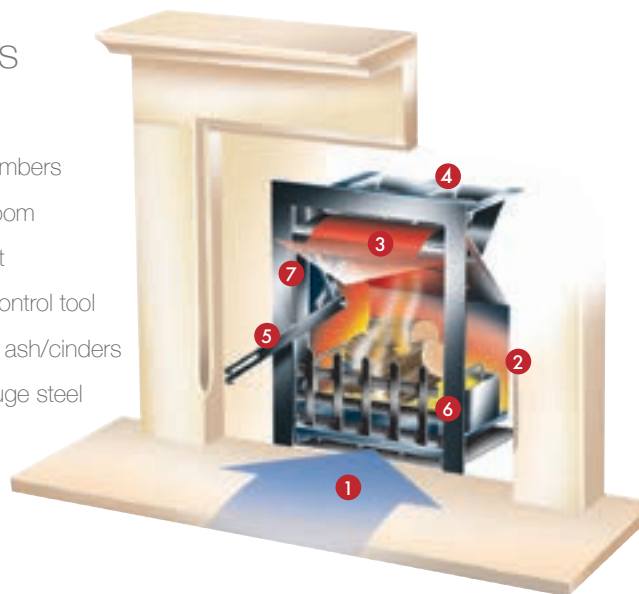

RIVA | OPEN CONVECTOR FIRES

Improved Heating Performance

Everyone loves the warmth and atmosphere of an open fire with dancing flames, crackling logs or glowing coals. Unfortunately, open fires are not always very efficient at heating your room. An exception to this, the latest Riva Open Convector fires from Stovax provide you with the best of both worlds – a real open fire yet with a heating efficiency double that of a normal grate or hearth mounted appliance. This is because the Riva Open has been designed to produce warm convected air as well as radiant heat.

Versions for most chimneys

Suitable for most homes (if your house has a chimney* you can almost certainly install a Riva Open fire), these versatile fires are available in five widths and two different heights so that they may be fitted into a wide variety of fireplace types and heat rooms of different proportions. There is also a choice of decorative styles to complement both traditional and contemporary interiors.

*Conforming to Building Regulations for solid fuels. If unsure, please check with your Stovax retailer.

Key Design Features

1. Cooler air drawn in
2. Specially designed convection chambers
3. Warmed convected air flows into room
4. Design allows chimney to be swept
5. Removable multi-grate & damper control tool
6. Removable tray/pan for disposal of ash/cinders
7. Dual skin construction in heavy gauge steel