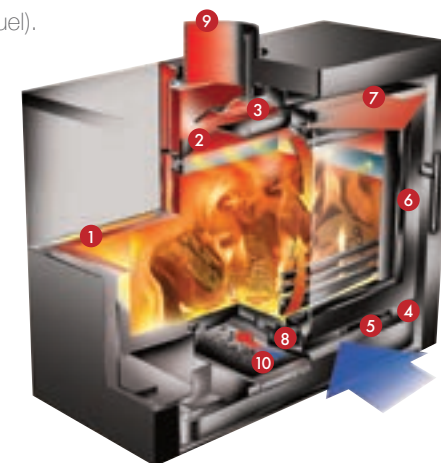

Key Design Features

1. High density, thermal brick liner system.
2. Heated air jets from Cleanburn ports on all three sides burn hydrocarbons in smoke.
3. Unique stainless steel baffle (multi-fuel).
4. Two combustion control levers.
5. Unique "Opti-Burn" setting provides optimum efficiency and visual effect for woodburning.
6. Airtight door with removable stainless steel handle.
7. Convected and radiant heat.
8. Externally operated riddling grate.
9. Top or rear flue exit connecting stove to flue pipe.
10. Removable stainless steel ashpan.
11. Optional cast iron, multi-fuel kit[†] (not illustrated).
12. Optional stainless steel tool holder (not illustrated).
13. Optional ash caddy (not illustrated).
14. Optional stove benches (not illustrated - see page 36).
15. Optional Smoke Control Kit enables the burning of logs in Smoke Control Areas (Riva F40 & F66 stoves only - not illustrated).