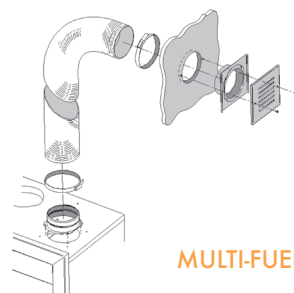

A HETAS approved installer should undertake a site survey prior to purchase and must install any Riva Cassette Fire. Your Stovax retailer will be able to advise on this and, in particular, the use of high temperature (1300°C) plaster/screed in the area around Riva cassettes. You may view/download complete installation instructions at our website - www.stovax.com. These diagrams cover some of the basic requirements. All fires should be installed by a competent person to the requirement of Building Regulations (Document J) and include the fitting of adequate ventilation to ensure safe use. Usually older buildings do not need any additional ventilation for appliances up to 5kW, but modern houses will need additional ventilation in all cases. The diagrams and dimensions on these pages cover some of the basic requirements and are for initial information purposes only.

RIVA CASSETTES INFORMATION & PRODUCT CODES

Product Code	Description	Heat Output	Fuel Type	Efficiency	Energy Efficiency Class
RV40	Riva 40 Cassette (Storm Metallic) ✓	5.0kW	Multi-fuel	82%	A
RV40B	Riva 40 Cassette (Metallic Black) ✓	5.0kW	Multi-fuel	82%	A
RV45	Riva 45 Cassette (Storm Metallic) ✓	5.0kW	Multi-fuel	83%	A+
RV45B	Riva 45 Cassette (Metallic Black) ✓	5.0kW	Multi-fuel	83%	A+
RV50	Riva 50 Cassette (Storm Metallic) ✓	7.0kW	Multi-fuel	83%	A+
RV50B	Riva 50 Cassette (Metallic Black) ✓	7.0kW	Multi-fuel	83%	A+
RV55	Riva 55 Cassette (Storm Metallic) ✓	8.0kW	Multi-fuel	84%	A+
RV55B	Riva 55 Cassette (Metallic Black) ✓	8.0kW	Multi-fuel	84%	A+
RV66	Riva 66 Cassette (Storm Metallic) ✓	8.0kW	Multi-fuel	80%	A+
RV66B	Riva 66 Cassette (Metallic Black) ✓	8.0kW	Multi-fuel	80%	A+
RV76	Riva 76 Cassette (Storm Metallic)	9.0kW	Wood	78%	A+
RV76B	Riva 76 Cassette (Metallic Black)	9.0kW	Wood	78%	A+