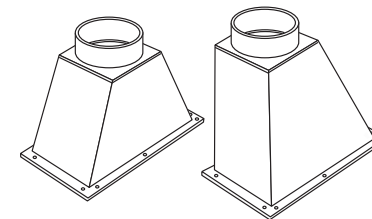

FLUE GATHERERS

Aid installation by allowing Riva Open Convector Fires to be connected to 200mm enamelled twin-wall or flexible insulated flue pipe. Available in standard (central outlet) or offset versions to suit site conditions.

RIVA OPEN FRAME DIMENSIONS

Product Code	Description	Height (mm)	Width (mm)
Traditional Frames			
8633/BS	Profil 16	595	489
8674/BS	Profil 16L	545	489
8635/BS	Profil 22	655	639
8636/BS	Profil 22L	595	639
8637/BS	Profil 24	655	689
8638/BS	Profil 24L	595	689
8639/BS	Profil 26	655	739
8640/BS	Profil 26L	595	739
8626/BS	Profil 28	655	789
Arts Frame			
8700	Arts 16	595	481
Contemporary Frames			
8730	Rectangular 16	637	850
8732	Rectangular 22	700	1280
8736	Rectangular 26	720	1380
8733	Square 22	700	765
8737	Square 26	800	865