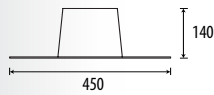

Lead Plomb Lood
999-154

30° - 40° Lead Flashing

Solin en plomb 30-40°
30-40 loodslab

Lead Plomb Lood
999-161

Ridge Flashing

Solin de pignon en plomb
Loden nokdoorvoer

Lead Plomb Lood
999-193

40° - 50° Lead Flashing