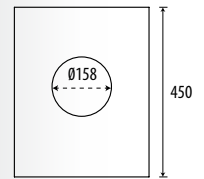

Lead Plomb Lood
999-154

30° - 40° Lead Flashing

Solin en plomb 30-40°
30-40 loodslab

Lead Plomb Lood
999-161

Ridge Flashing

Solin de pignon en plomb
Loden nokdoorvoer

Lead Plomb Lood
999-193

40° - 50° Lead Flashing