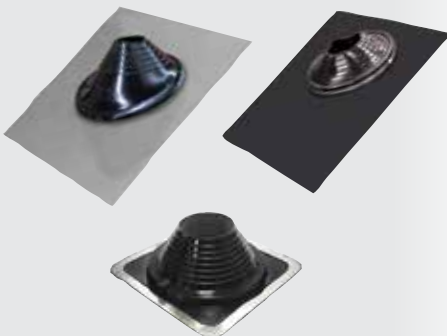

Aquaseal Versatile Flashings

Solins de toit Aquaseal
Kunststof dakdoorvoer

FXQ-052	125mm - 175mm Aluminium Base EPDM Black to 115°C 125mm - 175mm Base Aluminium EPDM Noir jusqu'à 115°C 125mm - 175mm zwarte kunstof EPDM dakdoorvoer op aluminium dakplaat 115°C
FXQ-053	150mm - 300mm Aluminium Base EPDM Black to 115°C (Base: 750mm2) 150mm - 300mm Base Aluminium EPDM Noir jusqu'à 115°C (Base: 750mm2) 150mm - 300mm zwarte kunstof EPDM dakdoorvoer op aluminium dakplaat / dak tot 115°C (maat : 750mm2)
FXQ-054	125mm - 200mm Lead Base EPDM Black to 115°C (Base: 620mm2) 125mm - 200mm Base Plomb EPDM Noir jusqu'à 115°C (Base: 620mm2) 125mm - 200mm zwarte kunstof EPDM dakdoorvoer op loden dakplaat zwart t/ dak tot 115°C (maat: 620mm2)
FXQ-058	200mm - 300mm Square Section EPDM Black to 115°C (Base: 440mm2) 200mm - 300mm Section carrée EPDM Noir jusqu'à 115°C (Base: 440mm2) 200mm - 300mm vierkante kunstof dakdoorvoer EPDM zwart /dak tot 115°C (maat: 440mm2)
FXQ-059	125mm - 200mm Square Section for metal and profiled roofs EPDM Black to 115°C (Base: 370mm2) 125mm - 200mm Section carrée pour toitures métalliques et profilées EPDM Noir jusqu'à 115°C (Base: 370mm2) 125mm - 200mm vierkante kunstof dakdoorvoer EPDM zwart/ dak ot 115°C (maat: 370mm2)
FXQ-059SK	EPDM Flashing Kit for FXQ-058, FXQ-059 EPDM Kit solins de toit pour FXQ-058, FXQ-059 EPDM dakdoorvoerplaat kit voor FXQ-058 en FXQ-059