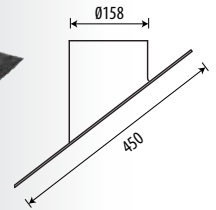

Lead Plomb Lood
999-154

30° - 40° Lead Flashing

Solin en plomb 30-40°
30-40 loodslab

Lead Plomb Lood
999-161

Ridge Flashing

Solin de pignon en plomb
Loden nokdoorvoer

Lead Plomb Lood
999-193

40° - 50° Lead Flashing