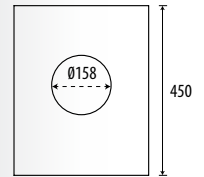

40° - 50° Lead Flashing

Solin en plomb 40-50°
40-50 loodslab

Lead Plomb Lood
999-174