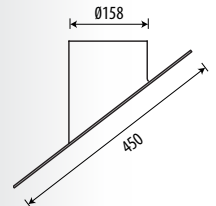

40° - 50° Lead Flashing

Solin en plomb 40-50°
40-50 loodslab

Lead Plomb Lood
999-174