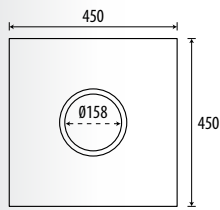

Lead Plomb Lood
999-154

30° - 40° Lead Flashing

Solin en plomb 30-40°
30-40 loodslab

Lead Plomb Lood
999-161

Ridge Flashing

Solin de pignon en plomb
Loden nokdoorvoer

Lead Plomb Lood
999-193

40° - 50° Lead Flashing