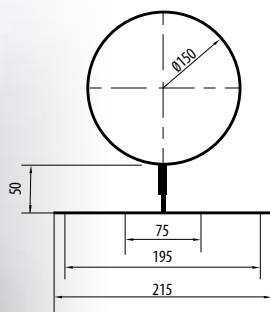

Fixed Wall Support

Support mural fixe
Vaste wand steun

Stainless Steel

Acier inox
Roestvrijstaal

999-072