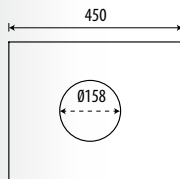

Lead Plomb Lood
999-154

30° - 40° Lead Flashing

Solin en plomb 30-40°
30-40 loodslab

Lead Plomb Lood
999-161

Ridge Flashing

Solin de pignon en plomb
Loden nokdoorvoer

Lead Plomb Lood
999-193

40° - 50° Lead Flashing