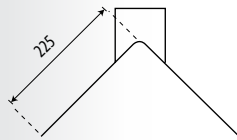

Lead Plomb Lood
999-154

30° - 40° Lead Flashing

Solin en plomb 30-40°
30-40 loodslab

Lead Plomb Lood
999-161

Ridge Flashing

Solin de pignon en plomb
Loden nokdoorvoer

Lead Plomb Lood
999-193

40° - 50° Lead Flashing