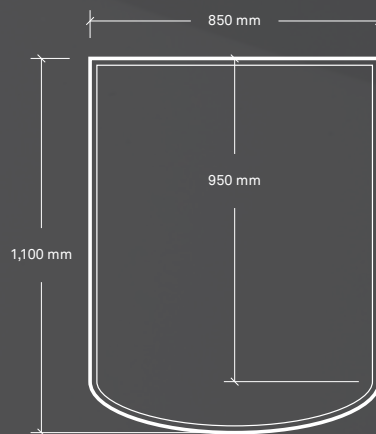

Circular Front
Clear, Opaque & Black

Corner Circular Front
Clear, Opaque & Black

See technical data & prices for more information

standard sizes

SQUARE

FLAT BACK CIRCLE

CORNER – CIRCULAR FRONT

CORNER – ANGLED FRONT

CIRCULAR FRONT

**CURVED FRONT
(Clear Only)**

**CURVED FRONT
(Black & Opaque Only)**

**BEVEL EDGE SECTION
(Actual Size)**

parts & prices

Part Number	Description	SRP ex.VAT (£)	SRP inc.VAT (£)
62929000	Square Glass Hearth Plate - Clear	133.33	160.00
62929011	Square Glass Hearth Plate - Opaque	175.83	211.00
62929021	Square Glass Hearth Plate - Black	220.00	264.00
62929100	Flat Back Circle Glass Hearth Plate - Clear	185.00	220.00
62929111	Flat Back Circle Glass Hearth Plate - Opaque	243.33	292.00
62929121	Flat Back Circle Glass Hearth Plate - Black	294.16	353.00
62929200	Corner Circular Front Glass Hearth Plate - Clear	145.83	175.00
62929211	Corner Circular Front Glass Hearth Plate - Opaque	183.33	220.00
62929221	Corner Circular Front Glass Hearth Plate - Black	236.66	284.00
62929300	Corner Angled Front Glass Hearth Plate - Clear	176.66	212.00
62929311	Corner Angled Front Glass Hearth Plate - Opaque	223.33	268.00
62929321	Corner Angled Front Glass Hearth Plate - Black	279.16	335.00
62929600	Circular Front Glass Hearth Plate - Clear	145.83	175.00
62929611	Circular Front Glass Hearth Plate - Opaque	230.83	277.00
62929621	Circular Front Glass Hearth Plate - Black	290.83	349.00
62929800	Curved Front Glass Hearth Plate - Clear	125.00	150.00
62929811	Curved Front Glass Hearth Plate - Opaque	185.00	222.00
62929821	Curved Front Glass Hearth Plate - Black	232.50	279.00