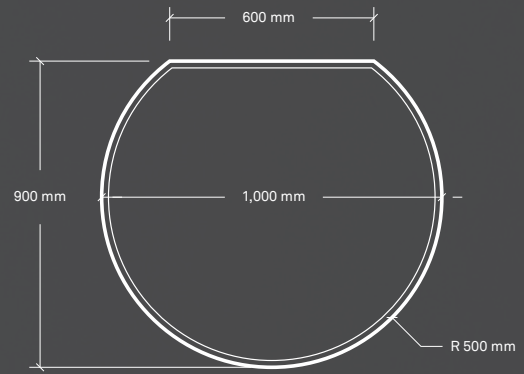

Circular Front
Clear, Opaque & Black

Corner Circular Front
Clear, Opaque & Black

See technical data & prices for more information

standard sizes

SQUARE

FLAT BACK CIRCLE

CORNER – CIRCULAR FRONT

CORNER – ANGLED FRONT

CIRCULAR FRONT

**CURVED FRONT
(Clear Only)**

**CURVED FRONT
(Black & Opaque Only)**

**BEVEL EDGE SECTION
(Actual Size)**

parts & prices

Part Number	Description	SRP ex.VAT (£)	SRP inc.VAT (£)
62929000	Square Glass Hearth Plate - Clear	133.33	160.00
62929011	Square Glass Hearth Plate - Opaque	175.83	211.00
62929021	Square Glass Hearth Plate - Black	220.00	264.00
62929100	Flat Back Circle Glass Hearth Plate - Clear	185.00	220.00
62929111	Flat Back Circle Glass Hearth Plate - Opaque	243.33	292.00
62929121	Flat Back Circle Glass Hearth Plate - Black	294.16	353.00
62929200	Corner Circular Front Glass Hearth Plate - Clear	145.83	175.00
62929211	Corner Circular Front Glass Hearth Plate - Opaque	183.33	220.00
62929221	Corner Circular Front Glass Hearth Plate - Black	236.66	284.00
62929300	Corner Angled Front Glass Hearth Plate - Clear	176.66	212.00
62929311	Corner Angled Front Glass Hearth Plate - Opaque	223.33	268.00
62929321	Corner Angled Front Glass Hearth Plate - Black	279.16	335.00
62929600	Circular Front Glass Hearth Plate - Clear	145.83	175.00
62929611	Circular Front Glass Hearth Plate - Opaque	230.83	277.00
62929621	Circular Front Glass Hearth Plate - Black	290.83	349.00
62929800	Curved Front Glass Hearth Plate - Clear	125.00	150.00
62929811	Curved Front Glass Hearth Plate - Opaque	185.00	222.00
62929821	Curved Front Glass Hearth Plate - Black	232.50	279.00