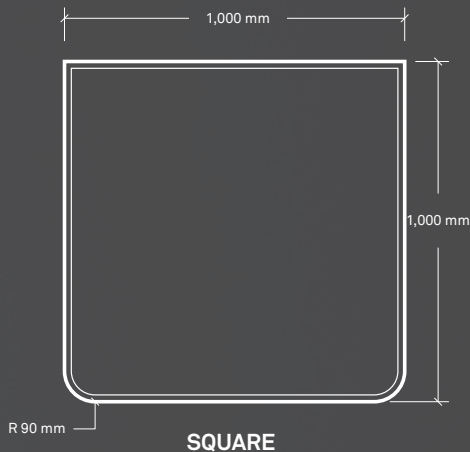

Circular Front
Clear, Opaque & Black

Corner Circular Front
Clear, Opaque & Black

See technical data & prices for more information

standard sizes

SQUARE

FLAT BACK CIRCLE

CORNER – CIRCULAR FRONT

CORNER – ANGLED FRONT

CIRCULAR FRONT

**CURVED FRONT
(Clear Only)**

**CURVED FRONT
(Black & Opaque Only)**

**BEVEL EDGE SECTION
(Actual Size)**

parts & prices

Part Number	Description	SRP ex.VAT (£)	SRP inc.VAT (£)
62929000	Square Glass Hearth Plate - Clear	133.33	160.00
62929011	Square Glass Hearth Plate - Opaque	175.83	211.00
62929021	Square Glass Hearth Plate - Black	220.00	264.00
62929100	Flat Back Circle Glass Hearth Plate - Clear	185.00	220.00
62929111	Flat Back Circle Glass Hearth Plate - Opaque	243.33	292.00
62929121	Flat Back Circle Glass Hearth Plate - Black	294.16	353.00
62929200	Corner Circular Front Glass Hearth Plate - Clear	145.83	175.00
62929211	Corner Circular Front Glass Hearth Plate - Opaque	183.33	220.00
62929221	Corner Circular Front Glass Hearth Plate - Black	236.66	284.00
62929300	Corner Angled Front Glass Hearth Plate - Clear	176.66	212.00
62929311	Corner Angled Front Glass Hearth Plate - Opaque	223.33	268.00
62929321	Corner Angled Front Glass Hearth Plate - Black	279.16	335.00
62929600	Circular Front Glass Hearth Plate - Clear	145.83	175.00
62929611	Circular Front Glass Hearth Plate - Opaque	230.83	277.00
62929621	Circular Front Glass Hearth Plate - Black	290.83	349.00
62929800	Curved Front Glass Hearth Plate - Clear	125.00	150.00
62929811	Curved Front Glass Hearth Plate - Opaque	185.00	222.00
62929821	Curved Front Glass Hearth Plate - Black	232.50	279.00