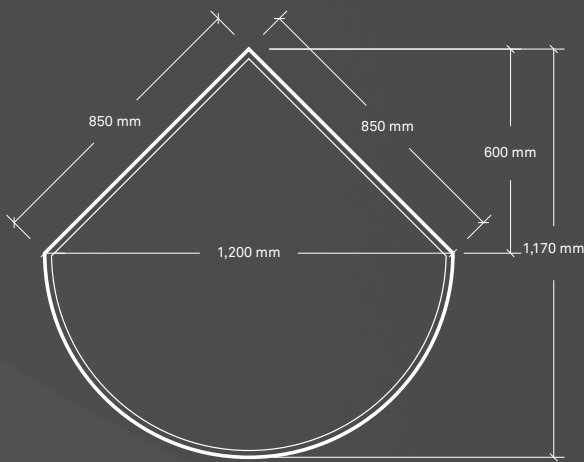

Circular Front
Clear, Opaque & Black

Corner Circular Front
Clear, Opaque & Black

See technical data & prices for more information

standard sizes

SQUARE

FLAT BACK CIRCLE

CORNER – CIRCULAR FRONT

CORNER – ANGLED FRONT

CIRCULAR FRONT

**CURVED FRONT
(Clear Only)**

**CURVED FRONT
(Black & Opaque Only)**

**BEVEL EDGE SECTION
(Actual Size)**

parts & prices

Part Number	Description	SRP ex.VAT (£)	SRP inc.VAT (£)
62929000	Square Glass Hearth Plate - Clear	133.33	160.00
62929011	Square Glass Hearth Plate - Opaque	175.83	211.00
62929021	Square Glass Hearth Plate - Black	220.00	264.00
62929100	Flat Back Circle Glass Hearth Plate - Clear	185.00	220.00
62929111	Flat Back Circle Glass Hearth Plate - Opaque	243.33	292.00
62929121	Flat Back Circle Glass Hearth Plate - Black	294.16	353.00
62929200	Corner Circular Front Glass Hearth Plate - Clear	145.83	175.00
62929211	Corner Circular Front Glass Hearth Plate - Opaque	183.33	220.00
62929221	Corner Circular Front Glass Hearth Plate - Black	236.66	284.00
62929300	Corner Angled Front Glass Hearth Plate - Clear	176.66	212.00
62929311	Corner Angled Front Glass Hearth Plate - Opaque	223.33	268.00
62929321	Corner Angled Front Glass Hearth Plate - Black	279.16	335.00
62929600	Circular Front Glass Hearth Plate - Clear	145.83	175.00
62929611	Circular Front Glass Hearth Plate - Opaque	230.83	277.00
62929621	Circular Front Glass Hearth Plate - Black	290.83	349.00
62929800	Curved Front Glass Hearth Plate - Clear	125.00	150.00
62929811	Curved Front Glass Hearth Plate - Opaque	185.00	222.00
62929821	Curved Front Glass Hearth Plate - Black	232.50	279.00