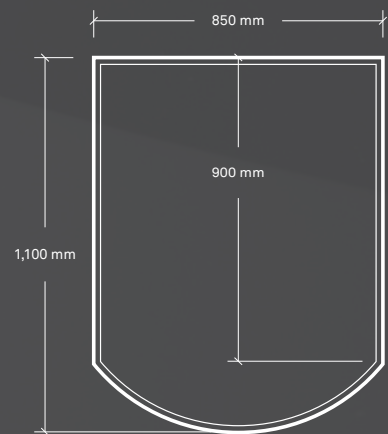

Circular Front
Clear, Opaque & Black

Corner Circular Front
Clear, Opaque & Black

See technical data & prices for more information

standard sizes

SQUARE

FLAT BACK CIRCLE

CORNER – CIRCULAR FRONT

CORNER – ANGLED FRONT

CIRCULAR FRONT

**CURVED FRONT
(Clear Only)**

**CURVED FRONT
(Black & Opaque Only)**

**BEVEL EDGE SECTION
(Actual Size)**

parts & prices

Part Number	Description	SRP ex.VAT (£)	SRP inc.VAT (£)
62929000	Square Glass Hearth Plate - Clear	133.33	160.00
62929011	Square Glass Hearth Plate - Opaque	175.83	211.00
62929021	Square Glass Hearth Plate - Black	220.00	264.00
62929100	Flat Back Circle Glass Hearth Plate - Clear	185.00	220.00
62929111	Flat Back Circle Glass Hearth Plate - Opaque	243.33	292.00
62929121	Flat Back Circle Glass Hearth Plate - Black	294.16	353.00
62929200	Corner Circular Front Glass Hearth Plate - Clear	145.83	175.00
62929211	Corner Circular Front Glass Hearth Plate - Opaque	183.33	220.00
62929221	Corner Circular Front Glass Hearth Plate - Black	236.66	284.00
62929300	Corner Angled Front Glass Hearth Plate - Clear	176.66	212.00
62929311	Corner Angled Front Glass Hearth Plate - Opaque	223.33	268.00
62929321	Corner Angled Front Glass Hearth Plate - Black	279.16	335.00
62929600	Circular Front Glass Hearth Plate - Clear	145.83	175.00
62929611	Circular Front Glass Hearth Plate - Opaque	230.83	277.00
62929621	Circular Front Glass Hearth Plate - Black	290.83	349.00
62929800	Curved Front Glass Hearth Plate - Clear	125.00	150.00
62929811	Curved Front Glass Hearth Plate - Opaque	185.00	222.00
62929821	Curved Front Glass Hearth Plate - Black	232.50	279.00