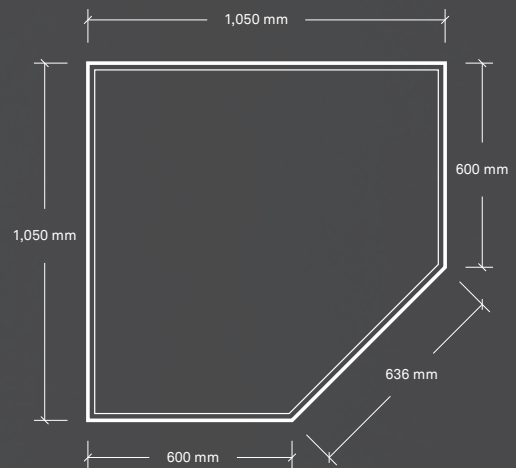

Circular Front
Clear, Opaque & Black

Corner Circular Front
Clear, Opaque & Black

See technical data & prices for more information

standard sizes

SQUARE

FLAT BACK CIRCLE

CORNER – CIRCULAR FRONT

CORNER – ANGLED FRONT

CIRCULAR FRONT

**CURVED FRONT
(Clear Only)**

**CURVED FRONT
(Black & Opaque Only)**

**BEVEL EDGE SECTION
(Actual Size)**

parts & prices

Part Number	Description	SRP ex.VAT (£)	SRP inc.VAT (£)
62929000	Square Glass Hearth Plate - Clear	133.33	160.00
62929011	Square Glass Hearth Plate - Opaque	175.83	211.00
62929021	Square Glass Hearth Plate - Black	220.00	264.00
62929100	Flat Back Circle Glass Hearth Plate - Clear	185.00	220.00
62929111	Flat Back Circle Glass Hearth Plate - Opaque	243.33	292.00
62929121	Flat Back Circle Glass Hearth Plate - Black	294.16	353.00
62929200	Corner Circular Front Glass Hearth Plate - Clear	145.83	175.00
62929211	Corner Circular Front Glass Hearth Plate - Opaque	183.33	220.00
62929221	Corner Circular Front Glass Hearth Plate - Black	236.66	284.00
62929300	Corner Angled Front Glass Hearth Plate - Clear	176.66	212.00
62929311	Corner Angled Front Glass Hearth Plate - Opaque	223.33	268.00
62929321	Corner Angled Front Glass Hearth Plate - Black	279.16	335.00
62929600	Circular Front Glass Hearth Plate - Clear	145.83	175.00
62929611	Circular Front Glass Hearth Plate - Opaque	230.83	277.00
62929621	Circular Front Glass Hearth Plate - Black	290.83	349.00
62929800	Curved Front Glass Hearth Plate - Clear	125.00	150.00
62929811	Curved Front Glass Hearth Plate - Opaque	185.00	222.00
62929821	Curved Front Glass Hearth Plate - Black	232.50	279.00