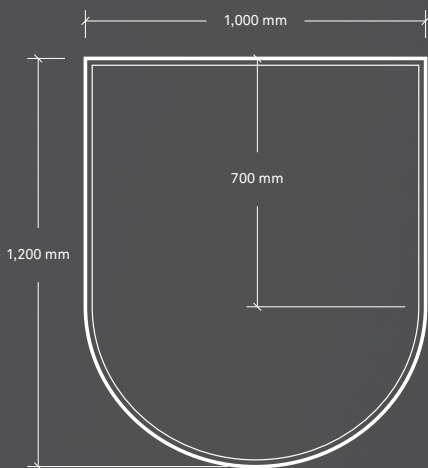

Circular Front
Clear, Opaque & Black

Corner Circular Front
Clear, Opaque & Black

See technical data & prices for more information

standard sizes

SQUARE

FLAT BACK CIRCLE

CORNER – CIRCULAR FRONT

CORNER – ANGLED FRONT

CIRCULAR FRONT

**CURVED FRONT
(Clear Only)**

**CURVED FRONT
(Black & Opaque Only)**

**BEVEL EDGE SECTION
(Actual Size)**

parts & prices

Part Number	Description	SRP ex.VAT (£)	SRP inc.VAT (£)
62929000	Square Glass Hearth Plate - Clear	133.33	160.00
62929011	Square Glass Hearth Plate - Opaque	175.83	211.00
62929021	Square Glass Hearth Plate - Black	220.00	264.00
62929100	Flat Back Circle Glass Hearth Plate - Clear	185.00	220.00
62929111	Flat Back Circle Glass Hearth Plate - Opaque	243.33	292.00
62929121	Flat Back Circle Glass Hearth Plate - Black	294.16	353.00
62929200	Corner Circular Front Glass Hearth Plate - Clear	145.83	175.00
62929211	Corner Circular Front Glass Hearth Plate - Opaque	183.33	220.00
62929221	Corner Circular Front Glass Hearth Plate - Black	236.66	284.00
62929300	Corner Angled Front Glass Hearth Plate - Clear	176.66	212.00
62929311	Corner Angled Front Glass Hearth Plate - Opaque	223.33	268.00
62929321	Corner Angled Front Glass Hearth Plate - Black	279.16	335.00
62929600	Circular Front Glass Hearth Plate - Clear	145.83	175.00
62929611	Circular Front Glass Hearth Plate - Opaque	230.83	277.00
62929621	Circular Front Glass Hearth Plate - Black	290.83	349.00
62929800	Curved Front Glass Hearth Plate - Clear	125.00	150.00
62929811	Curved Front Glass Hearth Plate - Opaque	185.00	222.00
62929821	Curved Front Glass Hearth Plate - Black	232.50	279.00