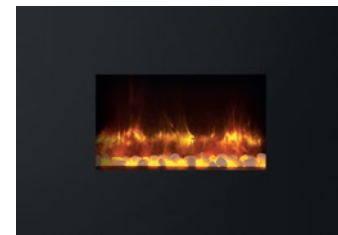

radiance wall mounted size options

The Radiance wall mounted fire is available in a range of sizes to suit almost any interior. With their simple hang-on-the-wall installation and selection of stylish frames, these cutting-edge fires let you easily add a stylish focal-point to any room.

The Radiance can be fitted almost anywhere you wish to create a warming visual or add some localised heat. With no building work required, these fires are great not just for lounges, but for studies, kitchens, conservatories and even bedrooms - bringing style and sophistication to virtually any location.

The larger Radiance 150W and 190W fires effortlessly add presence to open-plan living areas, hallways and other more spacious settings providing a convenient heat source whilst making a designer statement.

Wall mounted Radiance fires are available with an optional semi-recess kit, allowing you to reduce their already slim depth by almost two thirds when fitted into a pre-constructed 90mm wall cavity.

wall mounted radiance dimensions (including frame)

	Width	Height	Depth
Radiance 50W	980mm	670mm	Glass: 160mm Steel: 175mm
Radiance 80W	1280mm	670mm	Glass: 160mm Steel: 175mm
Radiance 100W	1480mm	670mm	Glass: 160mm Steel: 175mm
Radiance 150W	1980mm	670mm	Glass: 160mm Steel: 175mm
Radiance 190W	2380mm	670mm	Glass: 160mm Steel: 175mm

radiance 50W