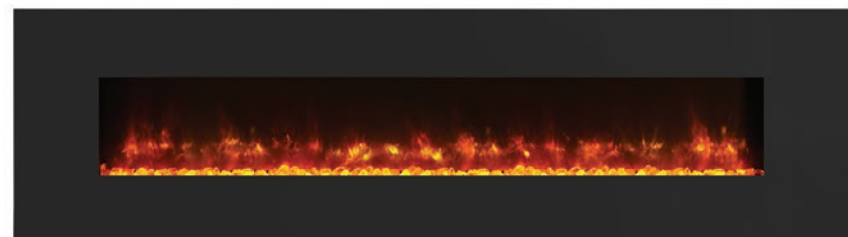

radiance 190W