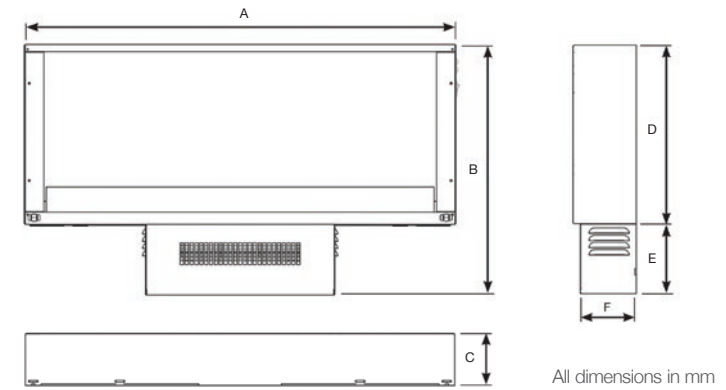

*Depth of overall installation including 10mm deep wall mounting bracket.

optional fuel effects and accessories

Fuel Effect	Product Codes					Product Code	Description
	50W	80W	100W	150W	190W		
Clear Crushed Glass	919-008	919-008	919-021	919-021	919-034	919-802	Radiance Semi-Recess Kit
Black Glass Beads	923-788	923-788	923-788	923-788	923-735		
Clear Glass Beads	923-774	923-774	923-774	923-774	923-797		

For a more minimalist installation, an optional semi-recess kit is available for reducing the depth of the wall mounted Radiance by recessing it in a pre-constructed 90mm cavity.

fire dimensions - wall mounted radiance

	A	B	C	D	E	F
Radiance 50W	590	515	136	370	145	120
Radiance 80W	890	515	136	370	145	120
Radiance 100W	1090	515	136	370	145	120
Radiance 150W	1590	515	136	370	145	120
Radiance 190W	1990	515	136	370	145	120