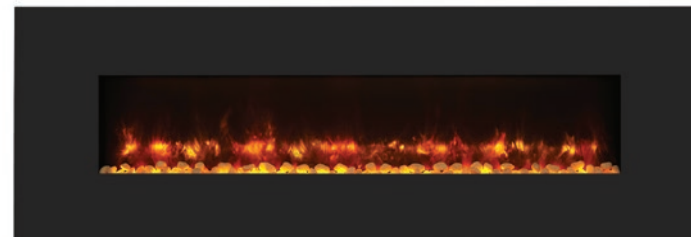

radiance 150W