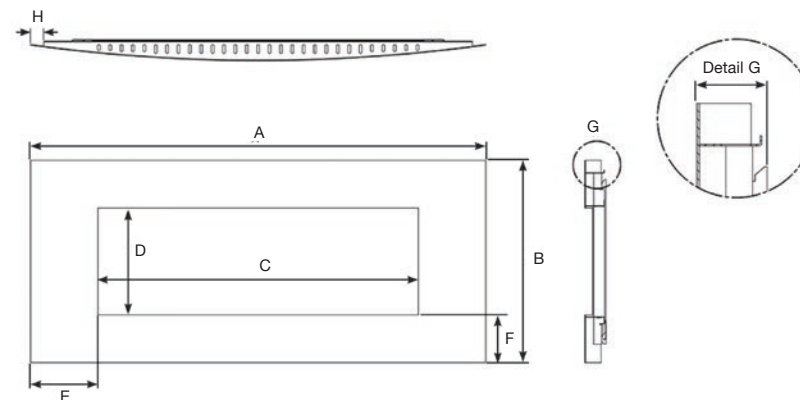

frame dimensions - radiance inset verve xs