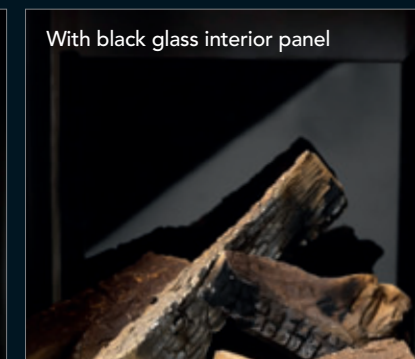

An optional gloss black glass back panel that mirrors the flames to enhance the visual effect even further is also available.

An optional Vermiculite back panel to add brightness to the firebox, replicating the interior of a traditional woodburning or multifuel stove, is also available.

LED lighting kit

Available for Neo 3P and Neo 3F

Consists of dimmable LED lighting under the burner along with crystals on the burner for additional glowing illumination. Featuring settings for constant light or to pulsate for the ultimate in realism. Requires a standard domestic electric power supply.

Gloss black glass top-plate

Available for Neo 3P and Neo 3F

A feature gloss black glass top plate for the Neo range of gas stoves, bringing an extra visual dimension to your installation.

Available for both top and rear flue installations.

Vermiculite interior panels

Available for Neo 3P and Neo 3F

Adds brightness to the firebox, replicating the interior of a traditional woodburning or multifuel stove.

Black glass interior back panel

Available for Neo 3P and Neo 3F and Wychwood