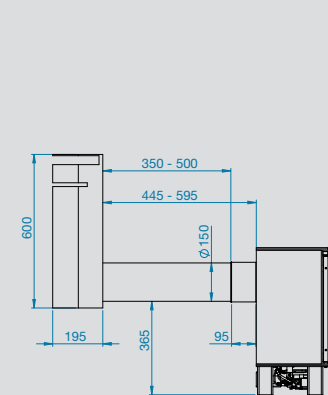

Balanced flue snorkel kit