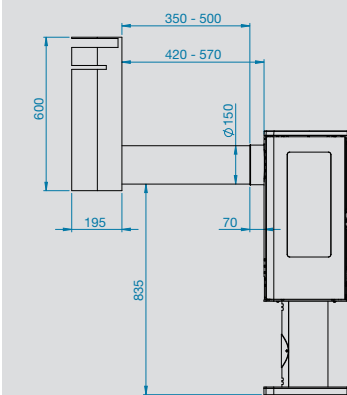

Balanced Flue Kits Installation Specifications

Wychwood

Balanced flue up and out kit

Balanced flue snorkel kit

Balanced flue renovation kit starter length

NEO 3P

Balanced flue up and out kit

Balanced flue snorkel kit