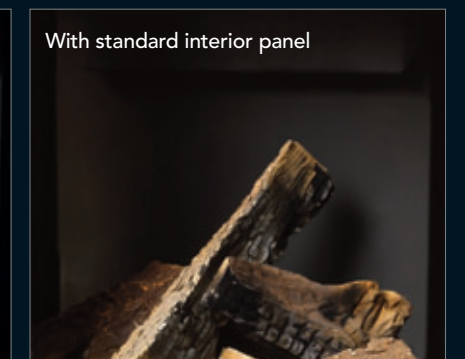

Gloss black glass top-plate

Available for Neo 3P and Neo 3F

A feature gloss black glass top plate for the Neo range of gas stoves, bringing an extra visual dimension to your installation.

Available for both top and rear flue installations.

Vermiculite interior panels

Available for Neo 3P and Neo 3F

Adds brightness to the firebox, replicating the interior of a traditional woodburning or multifuel stove.

Black glass interior back panel

Available for Neo 3P and Neo 3F and Wychwood