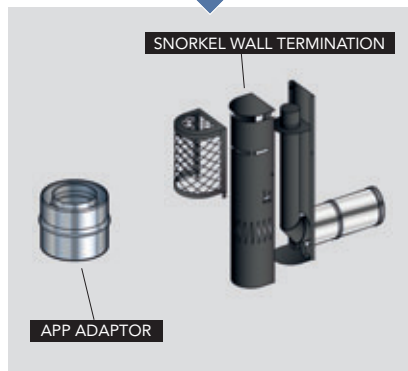

NEO 3F

6.75kw

The styling of the NEO3F makes it ideal for installation into a fireplace recess, or as a freestanding feature. With its front and side glass panels you are assured of a fabulous view the flames from almost anywhere in your room. Ultra realistic ceramic logs add to the cosy real fire ambience, all controlled with the convenience of the Symax remote control. The addition of the optional LED lighting kit allows for an even greater effect, making it hard to believe you are not looking at a real fire. A balanced flue system means that you can install the NEO3F Gas stove into almost any location in your home.

- Natural Gas or LPG
- Balanced Flue - 3 types of kit available (see page 12)
- Top or rear flue
- No additional ventilation required
- Net gas input 8.2Kw
- Net gas output 6.75Kw
- Efficiency 82.3%
- Supplied as standard with a Symax remote control
- Optional black glass internal back panel for added reflection of the flames
- Optional vermiculite internal back panel for additional brightness inside the stove
- Optional LED lighting kit for optimum realism (requires an electricity supply)
- Optional black glass top panel (top and rear flue installations)
- Matt black paint finish
- Weight 80 Kg

SPECIFICATIONS

- Gas supply entry point 8mm flexible steel inlet pipe, 150mm from hearth at rear of stove in centre, or 155mm through bottom of stove.

Gas Stove Balanced Flue Kits

A choice of three balanced flue kits are available for use with your ACR gas stove. Our gas stoves have been tested and approved with the use of Poujoulat flue kits as per the below specifications. Please consult your ACR stove dealer if you require further information regarding balanced flue installation.

Kit 1: Balanced flue up and out kit*

Allows the stove to be installed from the top with a 450mm vertical length of pipe before going into a bend and out through the wall. Available in stainless steel and black finishes.