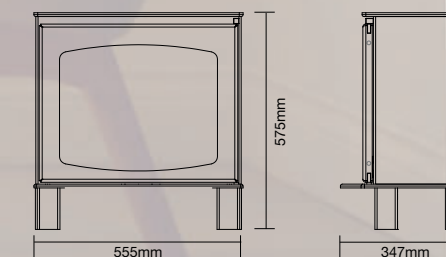

SPECIFICATIONS

- Gas supply entry point 8mm flexible steel inlet pipe, 100mm from hearth, at rear of stove in centre.