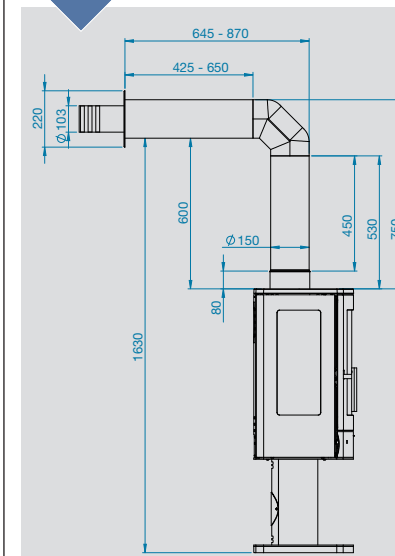

Balanced Flue Kits Installation Specifications

Wychwood

Balanced flue up and out kit

Balanced flue snorkel kit

Balanced flue renovation kit starter length

NEO 3P

Balanced flue up and out kit

Balanced flue snorkel kit