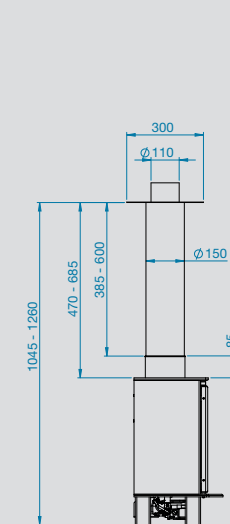

Balanced Flue Kits Installation Specifications

Wychwood

Balanced flue up and out kit

Balanced flue snorkel kit

Balanced flue renovation kit starter length

NEO 3P

Balanced flue up and out kit

Balanced flue snorkel kit