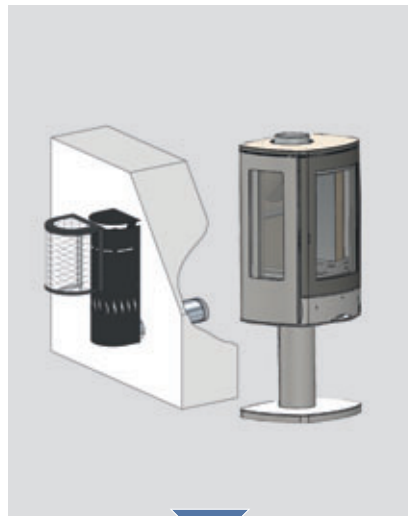

SPECIFICATIONS

- Gas supply entry point 8mm flexible steel inlet pipe, 150mm from hearth at rear of stove in centre, or 155mm through bottom of stove.

Gas Stove Balanced Flue Kits

A choice of three balanced flue kits are available for use with your ACR gas stove. Our gas stoves have been tested and approved with the use of Poujoulat flue kits as per the below specifications. Please consult your ACR stove dealer if you require further information regarding balanced flue installation.

Kit 1: Balanced flue up and out kit*

Allows the stove to be installed from the top with a 450mm vertical length of pipe before going into a bend and out through the wall. Available in stainless steel and black finishes.