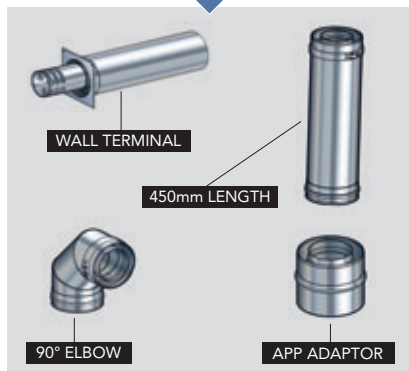

SPECIFICATIONS

- Gas supply entry point 8mm flexible steel inlet pipe, 150mm from hearth at rear of stove in centre, or 155mm through bottom of stove.

Gas Stove Balanced Flue Kits

A choice of three balanced flue kits are available for use with your ACR gas stove. Our gas stoves have been tested and approved with the use of Poujoulat flue kits as per the below specifications. Please consult your ACR stove dealer if you require further information regarding balanced flue installation.

Kit 1: Balanced flue up and out kit*

Allows the stove to be installed from the top with a 450mm vertical length of pipe before going into a bend and out through the wall. Available in stainless steel and black finishes.