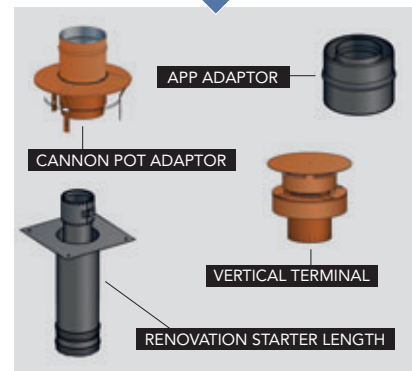

- Natural Gas or LPG
- Balanced Flue - 3 types of kit available (see page 12)
- Top or rear flue
- No additional ventilation required
- Net gas input 8.2Kw
- Net gas output 6.75Kw
- Efficiency 82.3%
- Supplied as standard with a Symax remote control
- Optional black glass internal back panel for added reflection of the flames
- Optional vermiculite internal back panel for additional brightness inside the stove
- Optional LED lighting kit for optimum realism (requires an electricity supply)
- Optional black glass top panel (top and rear flue installations)
- Matt black paint finish
- Weight 80 Kg

SPECIFICATIONS

- Gas supply entry point 8mm flexible steel inlet pipe, 150mm from hearth at rear of stove in centre, or 155mm through bottom of stove.

Gas Stove Balanced Flue Kits

A choice of three balanced flue kits are available for use with your ACR gas stove. Our gas stoves have been tested and approved with the use of Poujoulat flue kits as per the below specifications. Please consult your ACR stove dealer if you require further information regarding balanced flue installation.

Kit 1: Balanced flue up and out kit*

Allows the stove to be installed from the top with a 450mm vertical length of pipe before going into a bend and out through the wall. Available in stainless steel and black finishes.