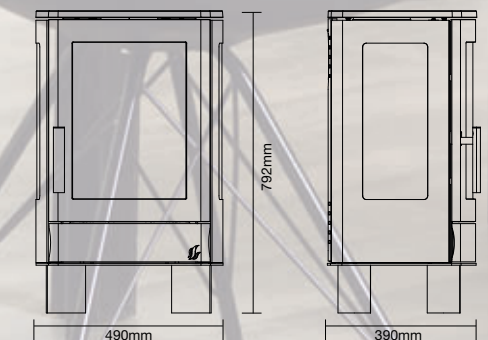

SPECIFICATIONS

- Gas supply entry point 8mm flexible steel inlet pipe, 150mm from hearth at rear of stove in centre, or 155mm through bottom of stove.