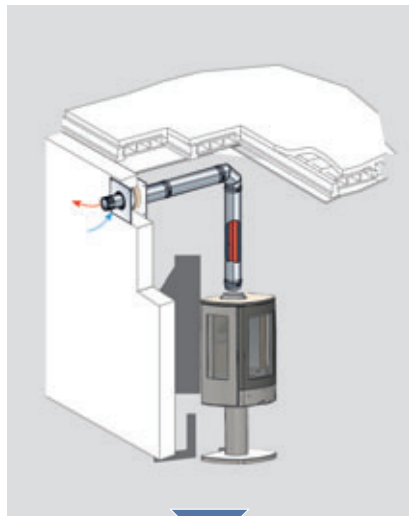

SPECIFICATIONS

- Gas supply entry point 8mm flexible steel inlet pipe, 150mm from hearth at rear of stove in centre, or 155mm through bottom of stove.

Gas Stove Balanced Flue Kits

A choice of three balanced flue kits are available for use with your ACR gas stove. Our gas stoves have been tested and approved with the use of Poujoulat flue kits as per the below specifications. Please consult your ACR stove dealer if you require further information regarding balanced flue installation.

Kit 1: Balanced flue up and out kit*

Allows the stove to be installed from the top with a 450mm vertical length of pipe before going into a bend and out through the wall. Available in stainless steel and black finishes.