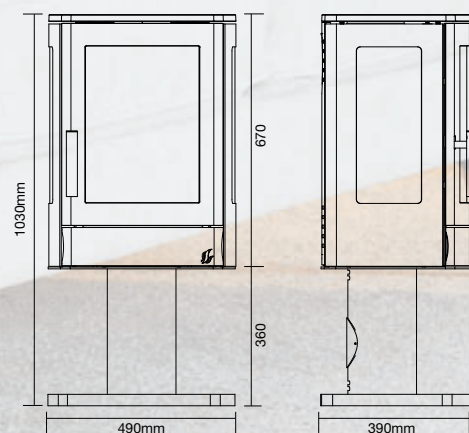

NEO 3P

6.75kw

Featuring contemporary styling and a striking pedestal base. The Neo 3P offers views of the flames from both the front and side glass panels, allowing the fire to be seen from almost anywhere in the room. So whether you are curled up on the sofa or sitting comfortably in your favourite armchair, you can enjoy the fires cosy ambience. The ultra-realistic ceramic logs make it hard to believe you are not looking at a real log fire, and all controlled from the convenience of the included Symax remote control. By adding the optional LED lighting kit, you can enjoy glowing crystal embers to enhance the effect.

- Natural Gas or LPG
- Balanced Flue - 3 types of kit available (see page 12)
- Top or rear flue
- No additional ventilation required
- Net gas input 8.2Kw
- Net gas output 6.75Kw
- Efficiency 82.3%
- Supplied as standard with a Symax remote control
- Optional black glass internal back panel for added reflection of the flames
- Optional vermiculite internal back panel for additional brightness inside the stove
- Optional LED lighting kit for optimum realism (requires an electricity supply)
- Optional black glass top panel (top and rear flue installations)
- Matt black paint finish
- Weight 100 Kg

SPECIFICATIONS

- Gas supply entry point 8mm flexible steel inlet pipe, 385mm or 170mm from hearth at rear of stove in centre, or 155mm from rear of stove through central pedestal base.