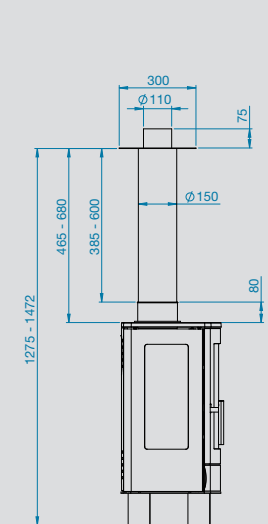

Balanced flue renovation kit starter length

NEO 3F

Balanced flue up and out kit

Balanced flue snorkel kit

Balanced flue renovation kit starter length

Neo 3F gas stove • 6.75 Kw - see page 10.

Neo 3P gas stove • 6.75 Kw - see page 8.