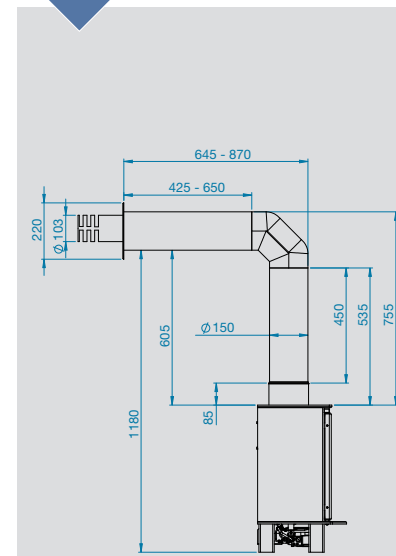

Balanced Flue Kits Installation Specifications

Wychwood

Balanced flue up and out kit