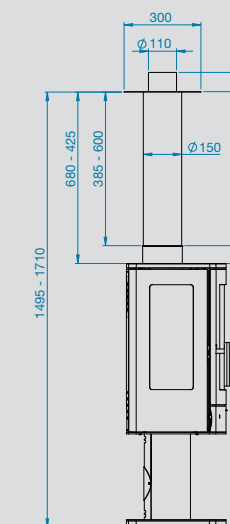

Balanced Flue Kits Installation Specifications

Wychwood

Balanced flue up and out kit

Balanced flue snorkel kit

Balanced flue renovation kit starter length

NEO 3P

Balanced flue up and out kit

Balanced flue snorkel kit