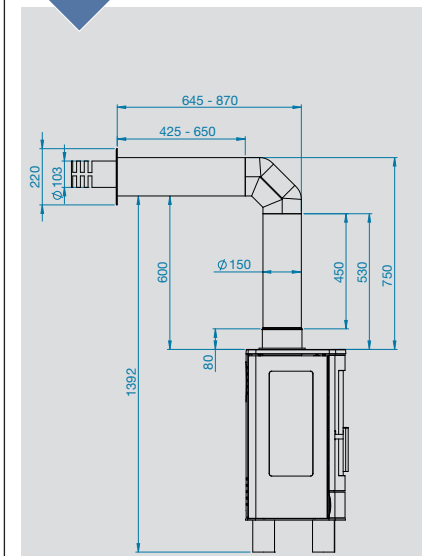

NEO 3F

Balanced flue up and out kit