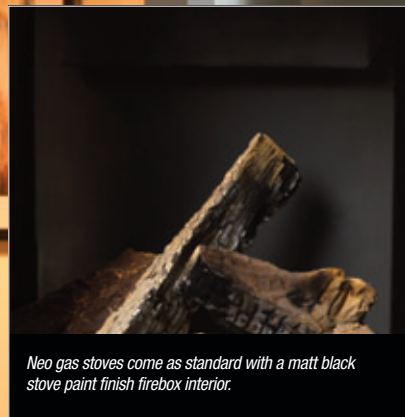

THE GAS FIRE EXPERIENCE

Our gas stoves feature incredibly realistic flame patterns and some of the finest ceramic logs available. Our aim is for you to enjoy your gas stove whether it is lit or not, this requirement means that we supply the most aesthetically pleasing logs possible, so that your stove remains an object of beauty all year round. The Wychwood and Neo stoves both have a range of optional extras to enhance them; from black glass internal panels to reflect the flames to add an even greater depth to the visual experience, or vermiculite panels to brighten the interior. We also offer optional LED lighting for the Neo gas stoves to create the impression of glowing embers in the base of the firebed.

- Natural Gas or LPG
- Balanced Flue - 3 types of kit available (see page 12)
- Top or rear flue
- No additional ventilation required
- Net gas input 8.2Kw
- Net gas output 6.75Kw
- Efficiency 82.3%
- Supplied as standard with a Symax remote control
- Optional black glass internal back panel for added reflection of the flames
- Optional vermiculite internal back panel for additional brightness inside the stove
- Optional LED lighting kit for optimum realism (requires an electricity supply)
- Optional black glass top panel (top and rear flue installations)
- Matt black paint finish
- Weight 100 Kg

Neo gas stoves come as standard with a matt black stove paint finish firebox interior.

An optional gloss black glass back panel that mirrors the flames to enhance the visual effect even further is also available.