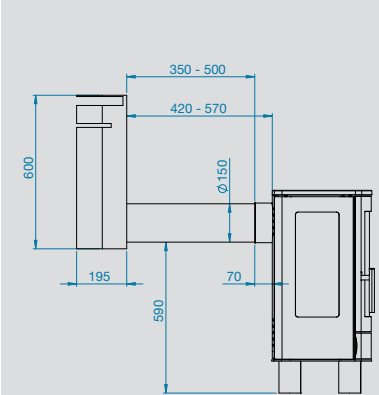

Balanced flue snorkel kit