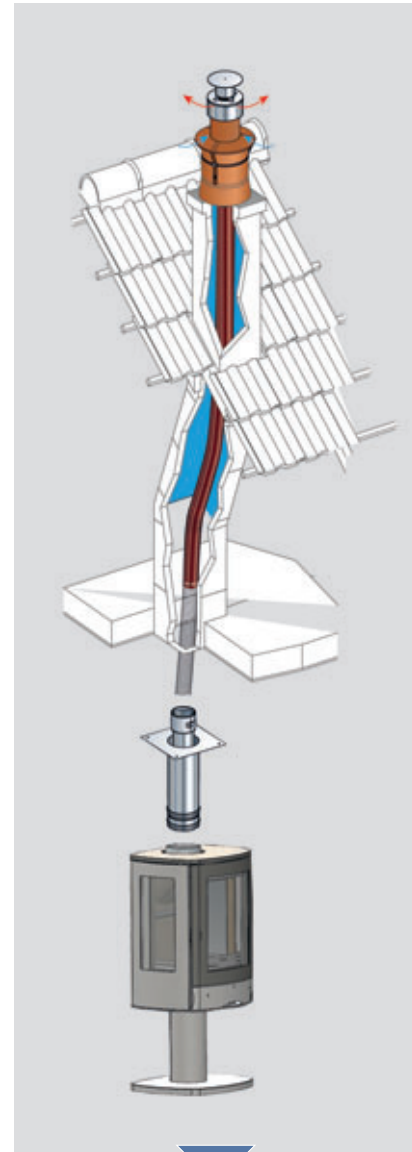

SPECIFICATIONS

- Gas supply entry point 8mm flexible steel inlet pipe, 150mm from hearth at rear of stove in centre, or 155mm through bottom of stove.

Gas Stove Balanced Flue Kits

A choice of three balanced flue kits are available for use with your ACR gas stove. Our gas stoves have been tested and approved with the use of Poujoulat flue kits as per the below specifications. Please consult your ACR stove dealer if you require further information regarding balanced flue installation.

Kit 1: Balanced flue up and out kit*

Allows the stove to be installed from the top with a 450mm vertical length of pipe before going into a bend and out through the wall. Available in stainless steel and black finishes.